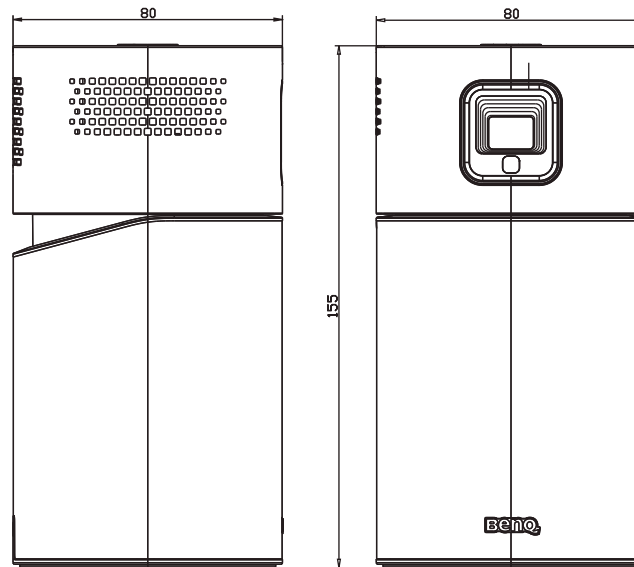

## Projector specifications

All specifications are subject to change without notice.

GVI Projector Specifications	
<b>Projection System</b>	DLP
<b>Native Resolution</b>	WVGA (854 x 480)
<b>Brightness</b>	200AL
<b>Contrast Ratio (FOFO)</b>	100,000:1
<b>Lens</b>	F=1.5, f=5.53mm
<b>Throw Ratio</b>	1.3 (35"@1M)
<b>SoC</b>	Qualcomm Snapdragon 210 MSM8909
<b>OS</b>	Android 7.1.2
<b>RAM</b>	1G LPDDR3
<b>Flash</b>	8G EMMC

GVI Projector Specifications		
<b>WLAN</b>	IEEE 802.11 a/b/g/n, 2.4G/5G	
<b>2.4G</b>	A and C SKU	Ch1-Ch11
	E SKU	
<b>5G</b>	A and C SKU	Band1: Ch36, Ch40, Ch44, Ch48
		Band4: Ch149, Ch153, Ch157, Ch161, Ch165
	E SKU	Band1: Ch36, Ch40, Ch44, Ch48
<b>Interface</b>	<ul style="list-style-type: none"> <li>• DC in x1</li> <li>• USB-C™ (DP Alt mode, Data) x1</li> </ul>	
<b>Dimensions</b>	80 x 155 x 80 mm	
<b>Weight</b>	708g	
<b>Working Temperature</b>	0°C-40°C	
<b>Working Altitude</b>	0 m - 2000 m	
<b>Power</b>	DC Supply	
	Frequency	AC 100 to 240 V, 50/60 Hz 0.8A
	Power Rating	12.0V 2.0A 24.0W
	Battery Life	
	Type	Lithium-ion Polymer
	Electrical Rating	7.4V 3000.0mAh 22.2W
	Battery Cycle Life	300 cycles
	Charging Time	3 hours from 0% to 100%
	Battery Life	3 hours in battery mode

## Dimensions

80 mm x 80 mm x 155 mm (W x D x H)